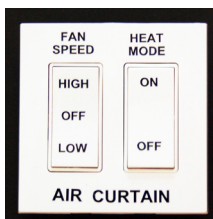

Powered Aire has begun supplying decorator switches for its air curtains that will be installed in commercial locations.

The Decorator Switches are installed in a gang box that is typically recessed in the wall like a light switch (See Photo 1).

This promotes an attractive installation for any of Powered Aire's commercial exposed or above the ceiling models. These new controls are for remote mounting.

Industrial Air Curtain Switch

In contrast, Powered Aire's industrial models will continue to receive switch boxes that are surface mounted (See Photo 2).

These switch boxes project outward about 2 inches and can be constructed to house one or more switches.

Full Function Capability

Functionality will remain the same, with the capability of either type of switch to be constructed with various options, such as Heat On/Off and Hand/Off/Auto (Runs constantly in the Hand position, and activates with the door switch in the Auto position).