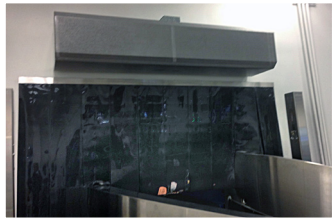

2-2016

Powered Aire Inc.®

Stainless Steel Air Curtains - Fabric Duct -- Make Up Air Fans

888-321-AIRE - Air Curtains that Push the Envelope - www.poweredaire.com

Take the **Powered Aire Journey** to energy cost savings - comfort - flying insect control

Planes...

Luggage isn't the only thing that exits an airport baggage conveyor opening. Unconditioned air likes to hitch a ride as the suitcases move from outside to inside. A major U.S. airport utilizes Powered Aire electrically heated ETD air curtains to stop infiltration of outside air and to provide heat at the opening, thus enhancing comfort for those awaiting their belongings.

Trains...

A busy, underground Amtrak station in a major U.S. city has plenty of debris and fumes that roll in with each train. This transportation giant utilizes Powered Aire ETD air curtains to keep these unwanted visitors from infiltrating the adjacent waiting area. As an aesthetic bonus, the air curtains are recessed into the curved ceiling above each sliding door opening.