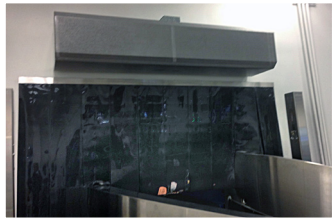

2-2016

Powered Aire Inc.®

Stainless Steel Air Curtains - Fabric Duct -- Make Up Air Fans

888-321-AIRE - Air Curtains that Push the Envelope - www.poweredaire.com

Take the **Powered Aire** Journey to energy cost savings - comfort - flying insect control

Planes...

Luggage isn't the only thing that exits an airport baggage conveyor opening. Unconditioned air likes to hitch a ride as the suitcases move from outside to inside. A major U.S. airport utilizes Powered Aire electrically heated ETD air curtains to stop infiltration of outside air and to provide heat at the opening, thus enhancing comfort for those awaiting their belongings.

Trains...

A busy, underground Amtrak station in a major U.S. city has plenty of debris and fumes that roll in with each train. This transportation giant utilizes Powered Aire ETD air curtains to keep these unwanted visitors from infiltrating the adjacent waiting area. As an aesthetic bonus, the air curtains are recessed into the curved ceiling above each sliding door opening.