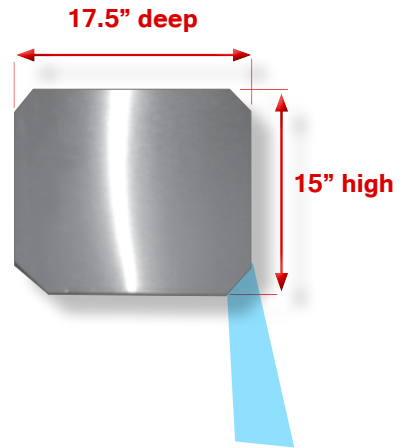

Widths ranging from 36" to 12' in one single unit. Contact factory for additional widths.

FRONT

BOTTOM

MODEL NUMBER	CED-1-36	CED-1-42	CED-1-48	CED-1-60	CED-2-60	CED-2-72	CED-2-84	CED-2-96	CED-3-108	CED-3-120	CED-3-132	CED-4-144
OVERALL WIDTH	37	43	49	61	61	73	85	97	109	119	134	146
NOZZLE WIDTH	36	42	48	60	60	72	84	96	108	118	133	145
MOUNTING WIDTH	36 1/16	42 1/16	48 1/16	60 1/16	60 1/16	72 1/16	84 1/16	96 1/16	108 1/16	118 1/16	133 1/16	145 1/16