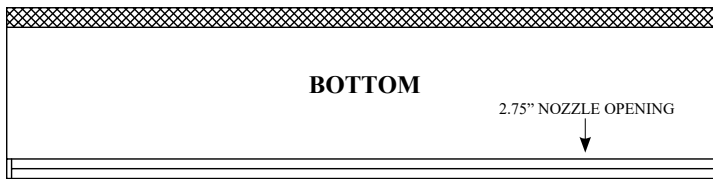

Widths ranging from 36" to 12' in one single unit. Contact factory for additional widths.

FRONT

BOTTOM

MODEL NUMBER	CED-1-36	CED-1-42	CED-1-48	CED-1-60	CED-2-60	CED-2-72	CED-2-84	CED-2-96	CED-3-108	CED-3-120	CED-3-132	CED-4-144
OVERALL WIDTH	37	43	49	61	61	73	85	97	109	119	134	146
NOZZLE WIDTH	36	42	48	60	60	72	84	96	108	118	133	145
MOUNTING WIDTH	36 1/16	42 1/16	48 1/16	60 1/16	60 1/16	72 1/16	84 1/16	96 1/16	108 1/16	118 1/16	133 1/16	145 1/16