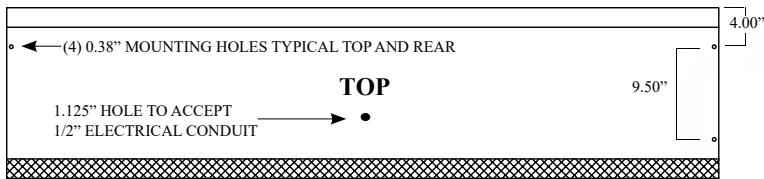

Widths ranging from 36" to 12' in one single unit. Contact factory for additional widths.

FRONT

BOTTOM

MODEL NUMBER	CED-1-36	CED-1-42	CED-1-48	CED-1-60	CED-2-60	CED-2-72	CED-2-84	CED-2-96	CED-3-108	CED-3-120	CED-3-132	CED-4-144
OVERALL WIDTH	37	43	49	61	61	73	85	97	109	119	134	146
NOZZLE WIDTH	36	42	48	60	60	72	84	96	108	118	133	145
MOUNTING WIDTH	36 1/16	42 1/16	48 1/16	60 1/16	60 1/16	72 1/16	84 1/16	96 1/16	108 1/16	118 1/16	133 1/16	145 1/16