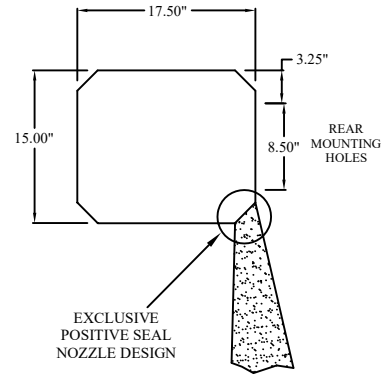

Widths ranging from 36" to 12' in one single unit. Contact factory for additional widths.

FRONT

BOTTOM

MODEL NUMBER	CED-1-36	CED-1-42	CED-1-48	CED-1-60	CED-2-60	CED-2-72	CED-2-84	CED-2-96	CED-3-108	CED-3-120	CED-3-132	CED-4-144
OVERALL WIDTH	37	43	49	61	61	73	85	97	109	119	134	146
NOZZLE WIDTH	36	42	48	60	60	72	84	96	108	118	133	145
MOUNTING WIDTH	36 1/16	42 1/16	48 1/16	60 1/16	60 1/16	72 1/16	84 1/16	96 1/16	108 1/16	118 1/16	133 1/16	145 1/16