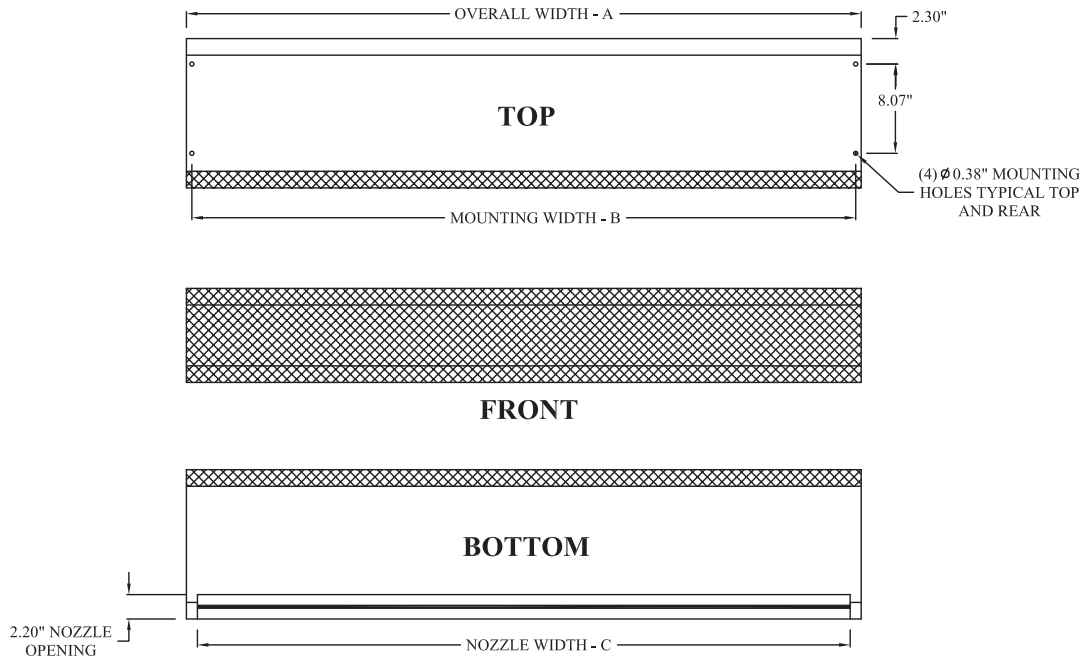

Unheated

Widths ranging from 30" to 10' in one single unit. Contact factory for additional widths.

MODEL NUMBER	RMP-1-30	RMP-1-36	RMP-1-42	RMP-1-48	RMP-1-60	RMP-2-72	RMP-2-84	RMP-2-96	RMP-2-108	RMP-2-120
OVERALL WIDTH-A	31	37	43	49	61	73	85	97	109	119
MOUNTING WIDTH-B	30	36	42	48	60	72	84	96	108	118
NOZZLE WIDTH-C	29	35	41	47	59	71	83	95	107	117