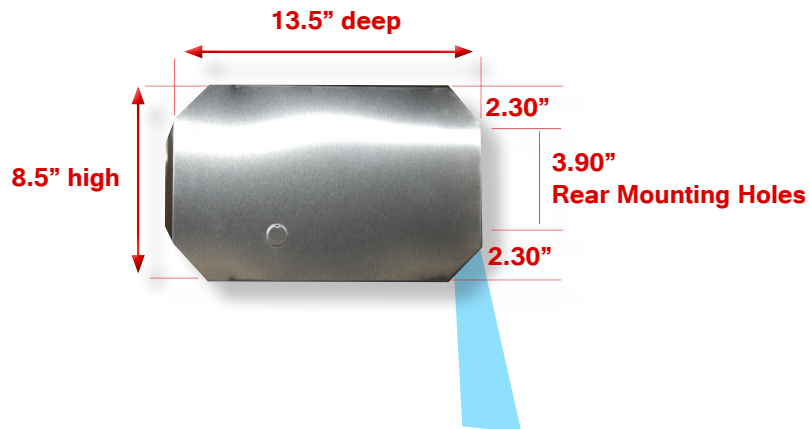

Unheated

Widths ranging from 30" to 10' in one single unit. Contact factory for additional widths.

MODEL NUMBER	RMP-1-30	RMP-1-36	RMP-1-42	RMP-1-48	RMP-1-60	RMP-2-72	RMP-2-84	RMP-2-96	RMP-2-108	RMP-2-120
OVERALL WIDTH-A	31	37	43	49	61	73	85	97	109	119
MOUNTING WIDTH-B	30	36	42	48	60	72	84	96	108	118
NOZZLE WIDTH-C	29	35	41	47	59	71	83	95	107	117