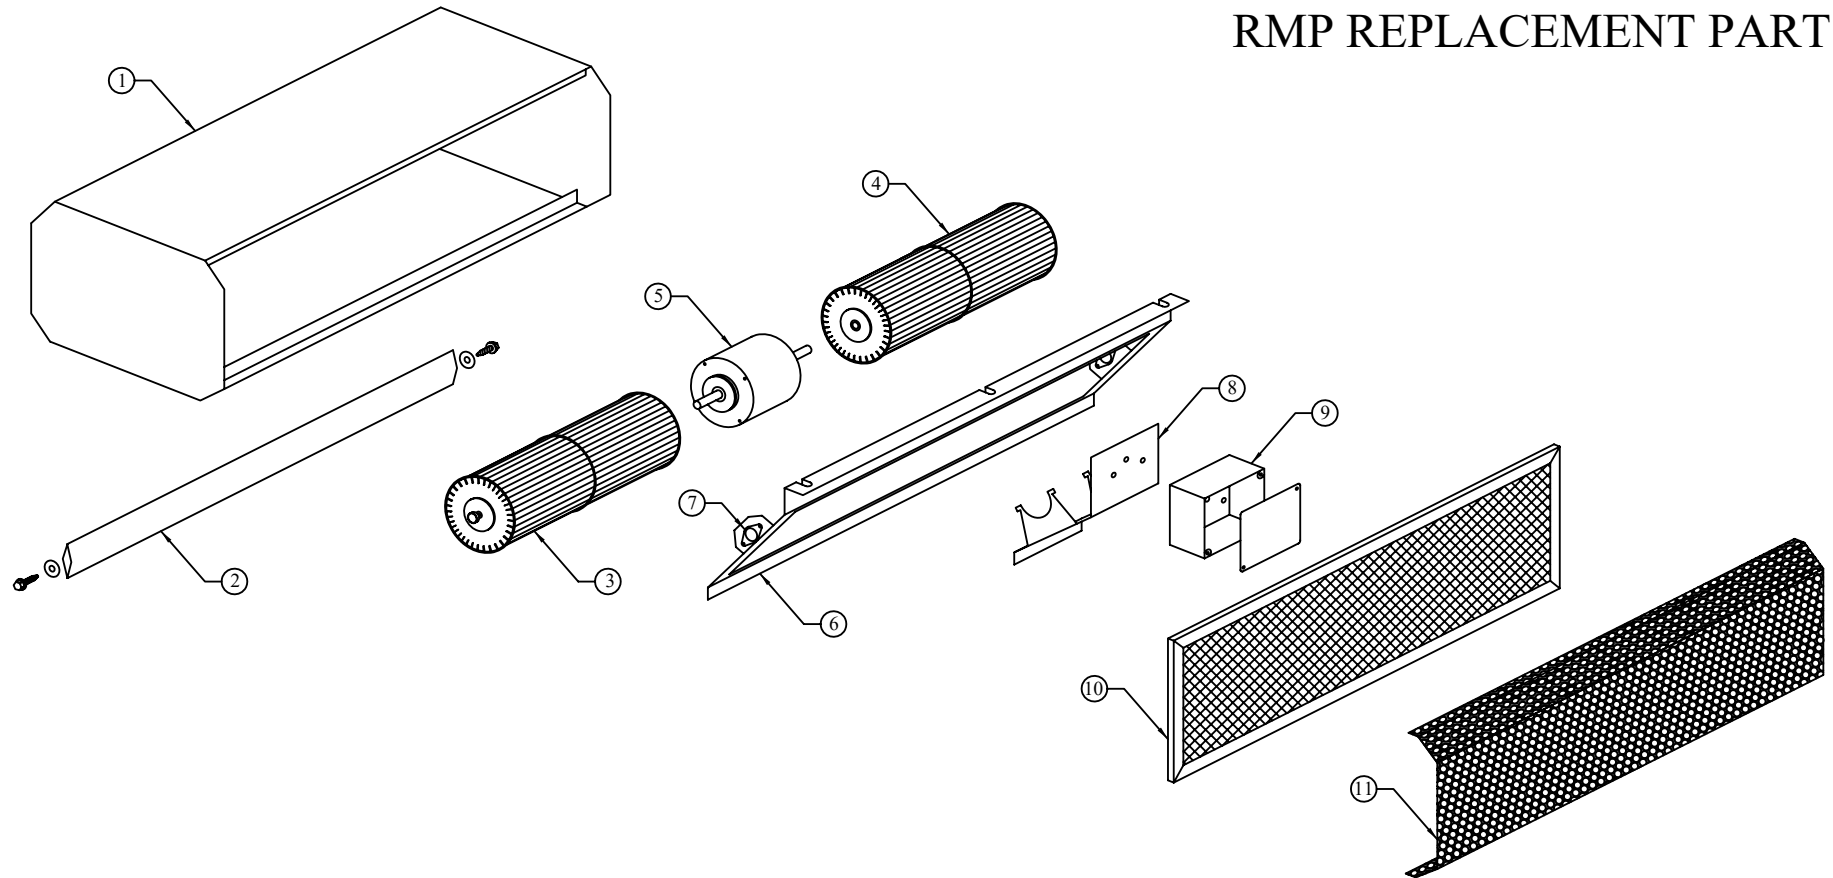

RMP REPLACEMENT PARTS

* FOR PART NUMBERS BELOW:
 REPLACE XXX WITH THE UNIT SIZE - 030, 036, 042, 048, 060, 072, 084, 096, 108, OR 120

ITEM #	DESCRIPTION	PART #
1	OUTER CASE	MPCAS-XXX
2	STEERING VANE	MPSV-XXX
3	14" BLOWER WHEEL (LEFT)	MPBLR-14L
3	20" BLOWER WHEEL (LEFT)	MPBLR-20L
3	22" BLOWER WHEEL (LEFT)	MPBLR-22L
3	26" BLOWER WHEEL (LEFT)	MPBLR-26L
4	14" BLOWER WHEEL (RIGHT)	MPBLR-14R
4	20" BLOWER WHEEL (RIGHT)	MPBLR-20R
4	22" BLOWER WHEEL (RIGHT)	MPBLR-22R
4	26" BLOWER WHEEL (RIGHT)	MPBLR-26R

ITEM #	DESCRIPTION	PART #
5	MOTOR (120 VOLT, SINGLE PHASE)	MPMOT-120
5	MOTOR (208/230 VOLT, SINGLE PHASE)	MPMOT-230
5	MOTOR (480 VOLT, SINGLE PHASE)	MPMOT-480
5	MOTOR (575 VOLT, SINGLE PHASE)	MPMOT-575
6	MOTOR / BLOWER PLATE	MBPLATE-XXX
7	BEARING CAP	MPBRCAP
8	MOTOR BRACKET	MPMTRBR
9	JUNCTION BOX WITH LID	MPJBOX
10	FILTER	MPFLT-XXX
11	SCREEN	MPSCR-XXX