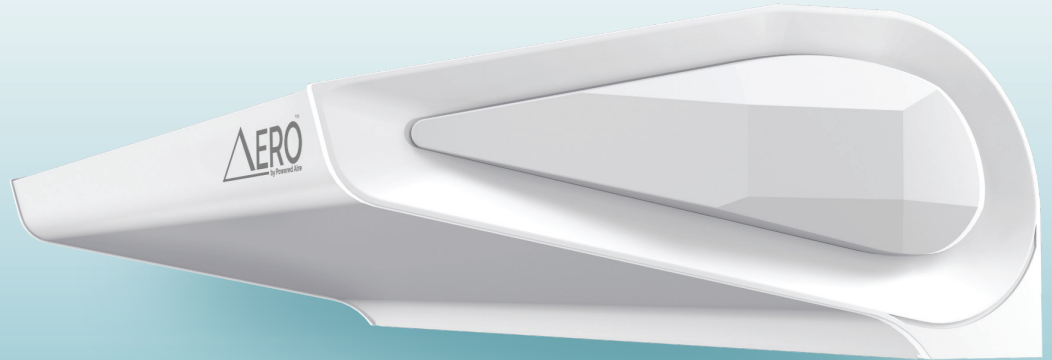

AERO

The AERO incorporates architectural style with efficient performance. A bold, aesthetically pleasing air curtain will quietly create an effective barrier to control temperatures and prevent insects, outside air and other elements from entering. The Wi-Fi-enabled AERO Connect controller allows the user to remotely manage all aspects of air curtain operation from a centralized point. This minimalistic air curtain is ideal for stores and shops, outdoor bars, office buildings and other establishments placing a premium on both form and function.

AT A GLANCE

Single Incremental Widths

42", 62" & 82"

Max Installation Height

10'

ECo Motors

1/2 HP

KEY DESIGN FEATURES

- AMCA-Rated models available
- Single units available in 42", 62" and 82" widths
- WiFi-enabled control of key air curtain functions
- Architectural-design with low-profile aesthetics

RECOMMENDED CONTROLS

- Aero Connect
- Mounting brackets
- Magnetic Door Switch for activation