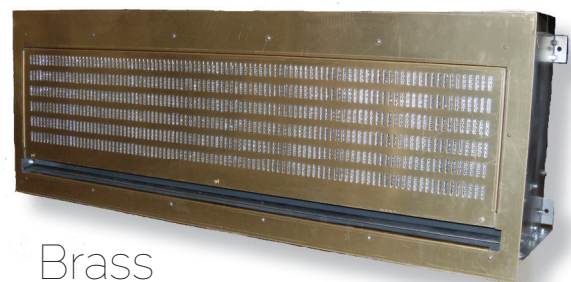

Powered Aire Inc.'s

In-Ceiling Air Curtains

Grille Options

Note: A white grille is standard with the unit. Other colors & metals are available at an additional charge.

Optional Colors

Optional Metals

Brass