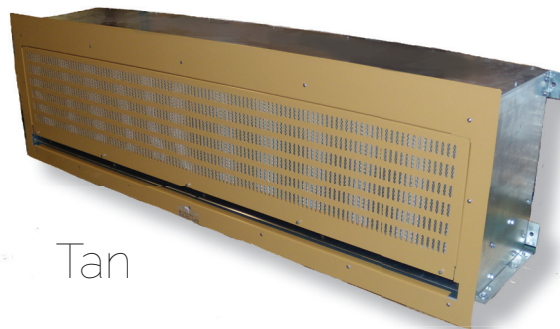

Powered Aire Inc.'s

In-Ceiling Air Curtains

Grille Options

Standard White

Note: A white grille is standard with the unit. Other colors & metals are available at an additional charge.

Optional Colors

Tan

Black