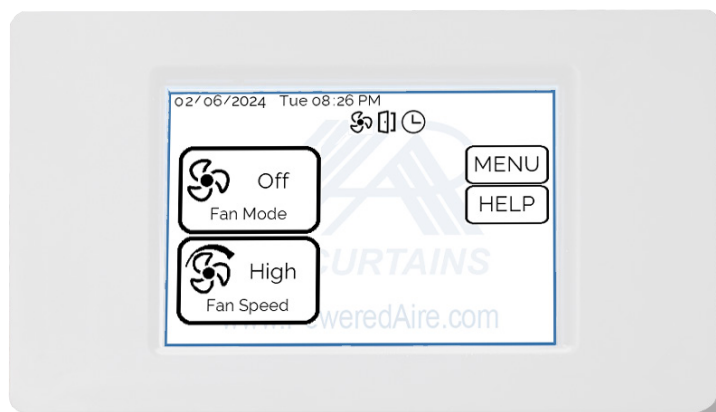

### PRODUCT IMAGE

Low Profile Unit-Mounted case (white)

### ALTERNATE VIEWS

Wall-Mount case  
(white)

Unit-Mount case  
(black)

### FEATURES AND KEY PRODUCT INFORMATION

- ▶ Standard Air Curtain control including fan speed, fan mode and other basic functionality
- ▶ Unit mounting in slim, low profile case
- ▶ Remote mounting connection via Cat5e Ethernet crossover patch or standard Cat6 Ethernet cable
- ▶ Compact design enables usage on most Powered Aire models
- ▶ Designed and manufactured to be a cost effective, multipurpose control
- ▶ Lockable screen
- ▶ Back-lit LCD illuminates upon touch for easy/instant visibility regardless of ambient lighting

### APPLICATION NOTES

- CR1220 battery stores time settings in event of power failure
- Mounts remotely or directly to air curtain (must be specified when ordering)
- All screens (except home screen) feature back button to return to previous screen
- Remote mounting in standard, single gang electrical box
- Preset at factory to pair with air curtain and application requirements
- Screen indicators provide real-time operational status
- Screen can be set to display in English, Spanish or French