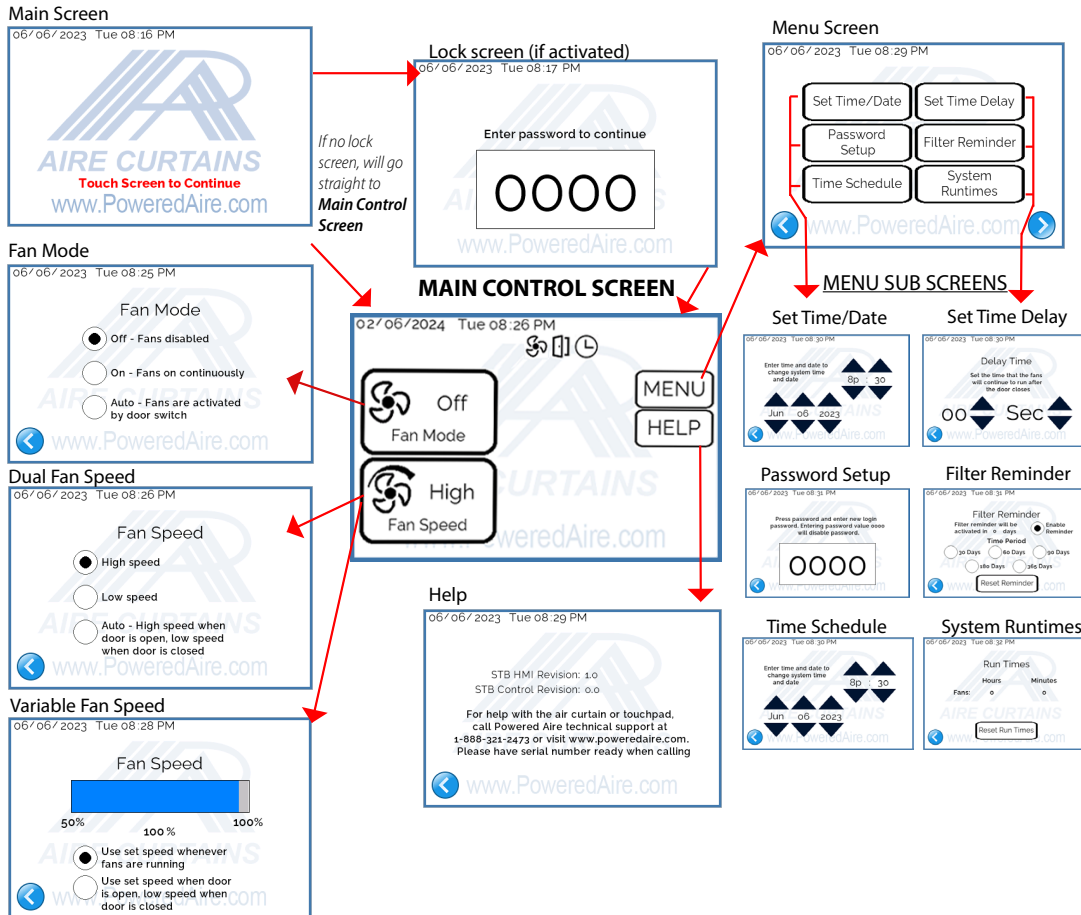

SMARTTOUCH LITE SCREEN SHOTS

SMARTTOUCH

V12.5.23

QUESTIONS & TECHNICAL SUPPORT AVAILABLE. CONTACT US DIRECTLY:

Phone Support
1-888-321-Aire (2473)

Email Support & Service
CustomerService@PoweredAire.com

Sales Questions
Sales@PoweredAire.com