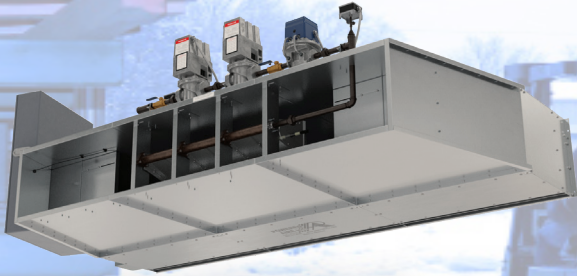

Jack Frost is Knocking. Don't Let Him in.

Heated Air Curtains from Powered Aire

**Direct Gas-Fired
Air Curtain**

**Indirect Gas-Fired
Air Curtain**

REGULATORS FOR GAS HEATED UNITS NOW AVAILABLE FROM POWERED AIRE

A regulator must be used when a building's gas pressure is higher than Air Curtain's maximum allowable amount.

Frigid winter winds can wreak havoc on heating costs, worker comfort and overall productivity.

Often times, a building's heating system cannot effectively heat the dock, block the infiltration of chilled air and keep employees warm. The non-stop running of heat can also send utility costs through the roof—or out the door in this case.

Powered Aire's Gas-Fired Air Curtains create a heated barrier to keep workers warm, energy costs low and Jack Frost outside! Our new gas regulators provide additional functionality to ensure performance in an even wider range of applications.