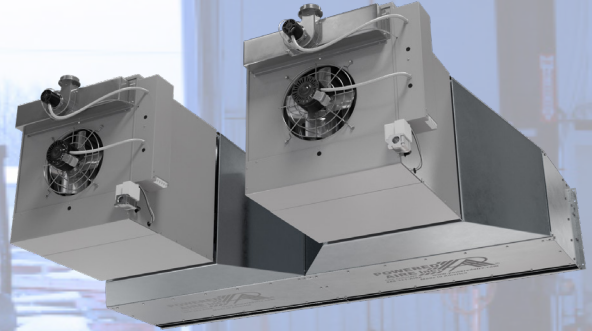

Jack Frost is Knocking. Don't Let Him in.

Heated Air Curtains from Powered Aire

**Direct Gas-Fired
Air Curtain**

**Indirect Gas-Fired
Air Curtain**

REGULATORS FOR GAS HEATED UNITS NOW AVAILABLE FROM POWERED AIRE

A regulator must be used when a building's gas pressure is higher than Air Curtain's maximum allowable amount.

Frigid winter winds can wreak havoc on heating costs, worker comfort and overall productivity.

Often times, a building's heating system cannot effectively heat the dock, block the infiltration of chilled air and keep employees warm. The non-stop running of heat can also send utility costs through the roof—or out the door in this case.

Powered Aire's Gas-Fired Air Curtains create a heated barrier to keep workers warm, energy costs low and Jack Frost outside! Our new gas regulators provide additional functionality to ensure performance in an even wider range of applications.